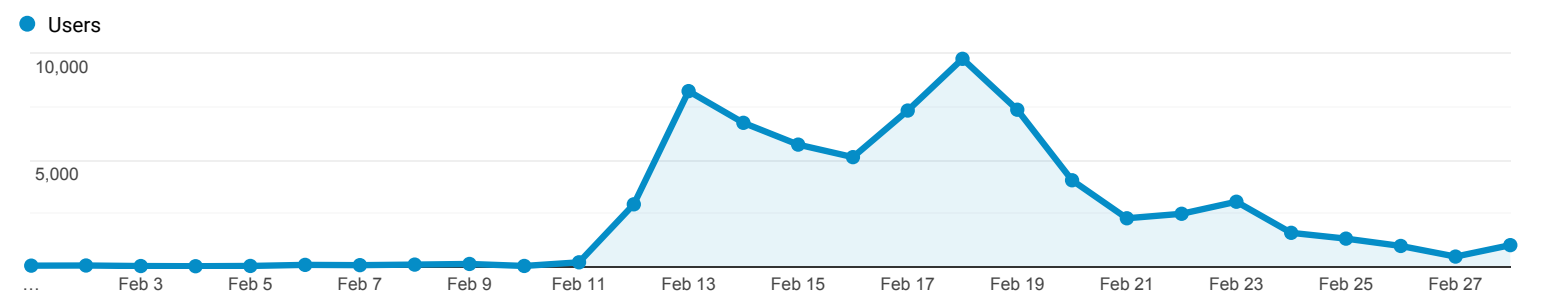

Audience Overview

Feb 1, 2015 - Feb 28, 2015

All Users 100.00% Users

Overview

There is no data for this view.

<p>Users</p> <p>67,768</p>	<p>New Users</p> <p>67,682</p>	<p>Sessions</p> <p>78,037</p>
<p>Number of Sessions per User</p> <p>1.15</p>	<p>Pageviews</p> <p>736,691</p>	<p>Pages / Session</p> <p>9.44</p>
<p>Avg. Session Duration</p> <p>00:02:47</p>	<p>Bounce Rate</p> <p>17.11%</p>	

Browser	Users	% Users
There is no data for this view.		