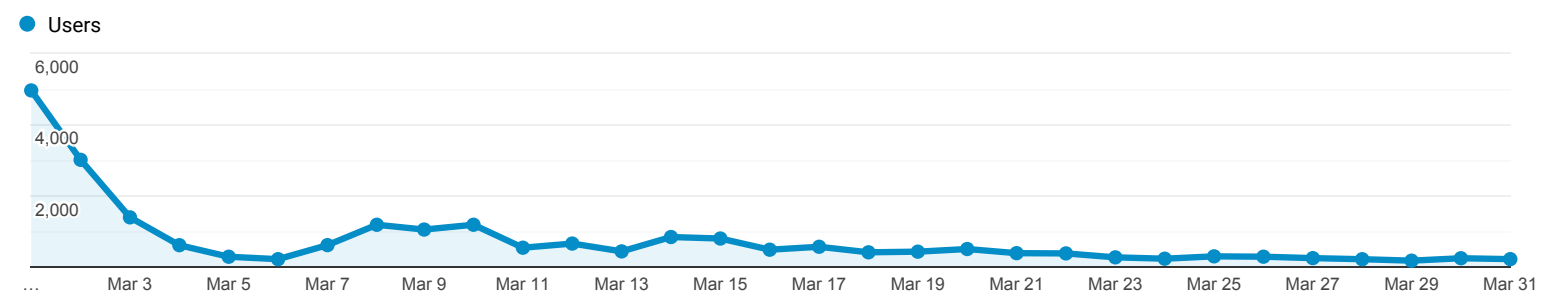

Audience Overview

Mar 1, 2015 - Mar 31, 2015

All Users 100.00% Users

Overview

There is no data for this view.

<p>Users</p> <p>21,677</p>	<p>New Users</p> <p>20,649</p>	<p>Sessions</p> <p>25,572</p>
<p>Number of Sessions per User</p> <p>1.18</p>	<p>Pageviews</p> <p>223,162</p>	<p>Pages / Session</p> <p>8.73</p>
<p>Avg. Session Duration</p> <p>00:02:42</p>	<p>Bounce Rate</p> <p>23.06%</p>	

Browser	Users	% Users
There is no data for this view.		