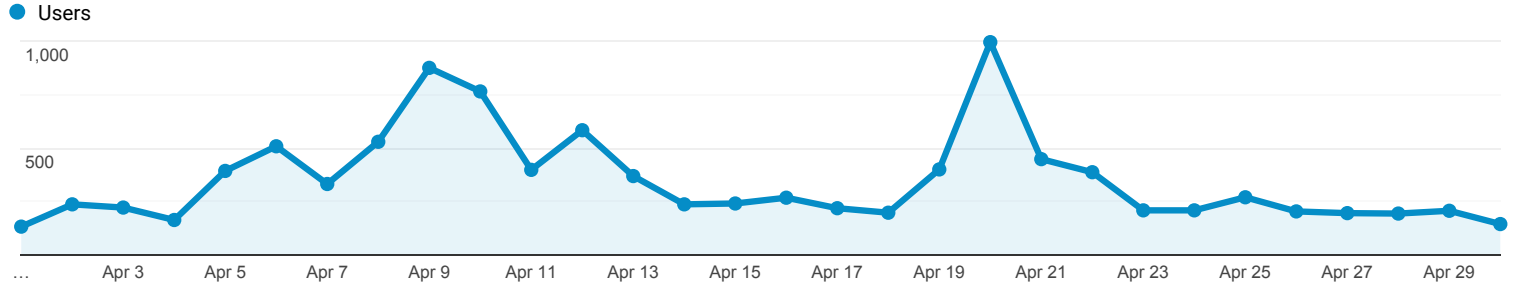

Audience Overview

Apr 1, 2015 - Apr 30, 2015

All Users
100.00% Users

Overview

There is no data for this view.

<p>Users</p> <p>9,865</p>	<p>New Users</p> <p>9,164</p>	<p>Sessions</p> <p>11,753</p>
<p>Number of Sessions per User</p> <p>1.19</p>	<p>Pageviews</p> <p>90,156</p>	<p>Pages / Session</p> <p>7.67</p>
<p>Avg. Session Duration</p> <p>00:02:38</p>	<p>Bounce Rate</p> <p>35.48%</p>	

Browser

Users % Users

There is no data for this view.