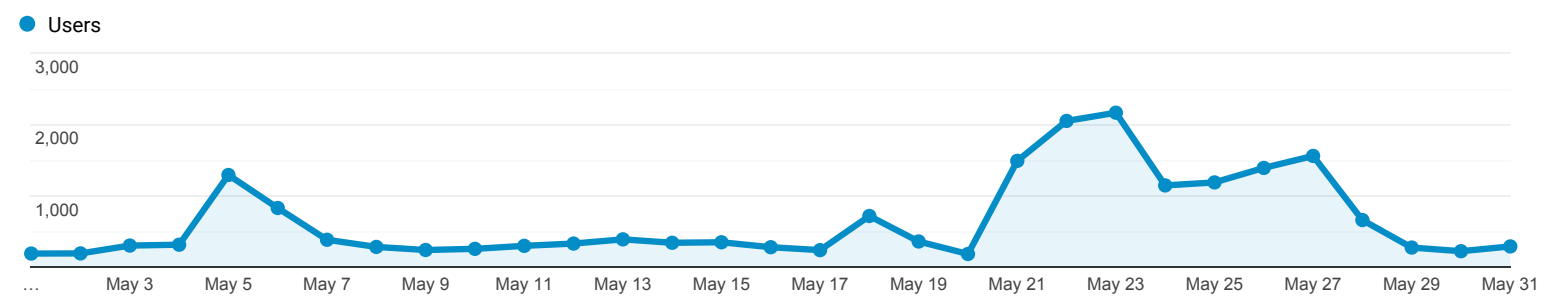

Audience Overview

May 1, 2015 - May 31, 2015

All Users
100.00% Users

Overview

<p>Users</p> <p>18,765</p>	<p>New Users</p> <p>17,990</p>	<p>Sessions</p> <p>22,569</p>
<p>Number of Sessions per User</p> <p>1.20</p>	<p>Pageviews</p> <p>192,719</p>	<p>Pages / Session</p> <p>8.54</p>
<p>Avg. Session Duration</p> <p>00:02:41</p>	<p>Bounce Rate</p> <p>30.00%</p>	

There is no data for this view.

Browser	Users	% Users
There is no data for this view.		