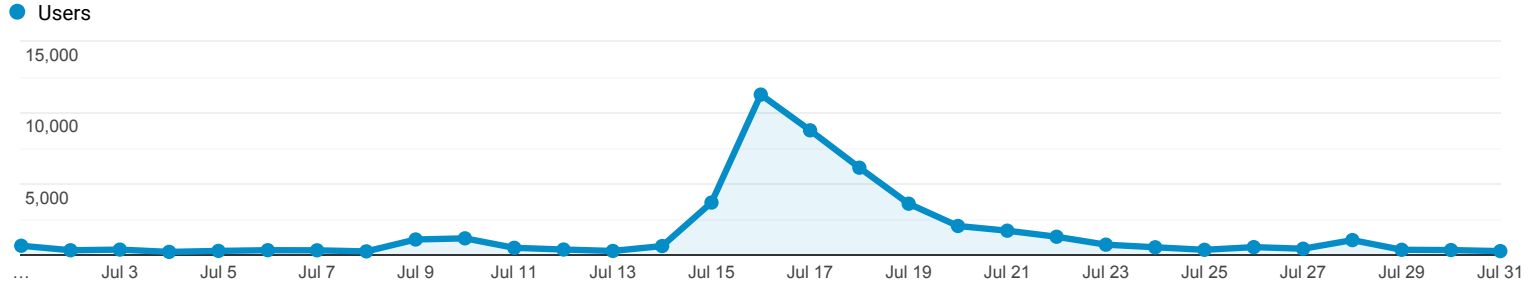

### Audience Overview

Jul 1, 2015 - Jul 31, 2015

**All Users**  
100.00% Users

**Overview**

There is no data for this view.

<b>Users</b> 47,756	<b>New Users</b> 46,488	<b>Sessions</b> 54,785
<b>Number of Sessions per User</b> 1.15	<b>Pageviews</b> 496,325	<b>Pages / Session</b> 9.06
<b>Avg. Session Duration</b> 00:02:40	<b>Bounce Rate</b> 20.94%	

**Browser**

**Users % Users**

There is no data for this view.