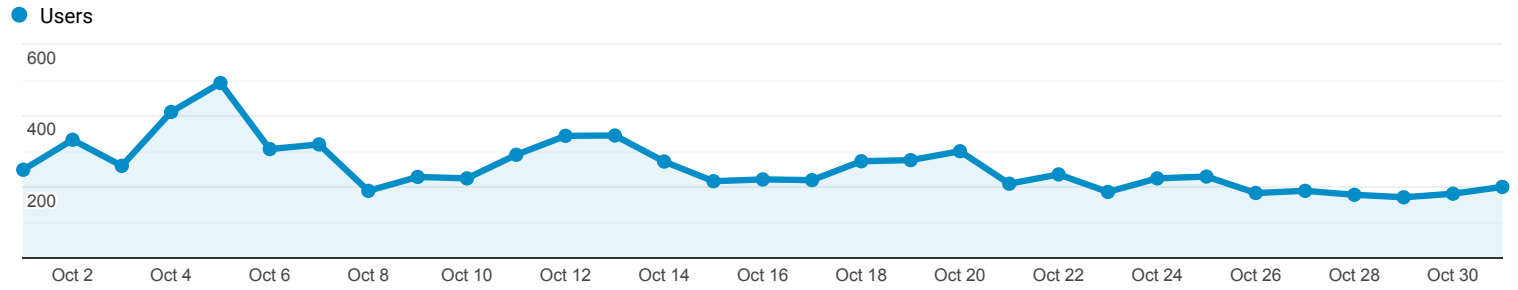

Audience Overview

Oct 1, 2015 - Oct 31, 2015

All Users
100.00% Users

Overview

There is no data for this view.

<p>Users</p> <p>7,264</p>	<p>New Users</p> <p>6,865</p>	<p>Sessions</p> <p>9,016</p>
<p>Number of Sessions per User</p> <p>1.24</p>	<p>Pageviews</p> <p>43,293</p>	<p>Pages / Session</p> <p>4.80</p>
<p>Avg. Session Duration</p> <p>00:02:04</p>	<p>Bounce Rate</p> <p>61.67%</p>	

Browser

Users % Users

There is no data for this view.