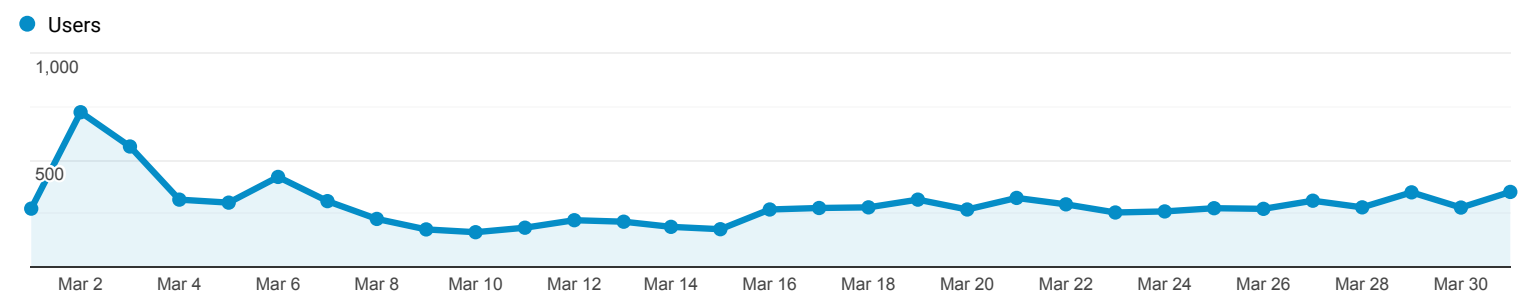

Audience Overview

 **All Users**
100.00% Users

Mar 1, 2016 - Mar 31, 2016

Overview

<p>Users</p> <p>8,503</p> 	<p>New Users</p> <p>8,216</p> 	<p>Sessions</p> <p>10,242</p> 
<p>Number of Sessions per User</p> <p>1.20</p> 	<p>Pageviews</p> <p>39,446</p> 	<p>Pages / Session</p> <p>3.85</p> 
<p>Avg. Session Duration</p> <p>00:01:44</p> 	<p>Bounce Rate</p> <p>66.35%</p> 	

There is no data for this view.

Browser	Users	% Users
There is no data for this view.		