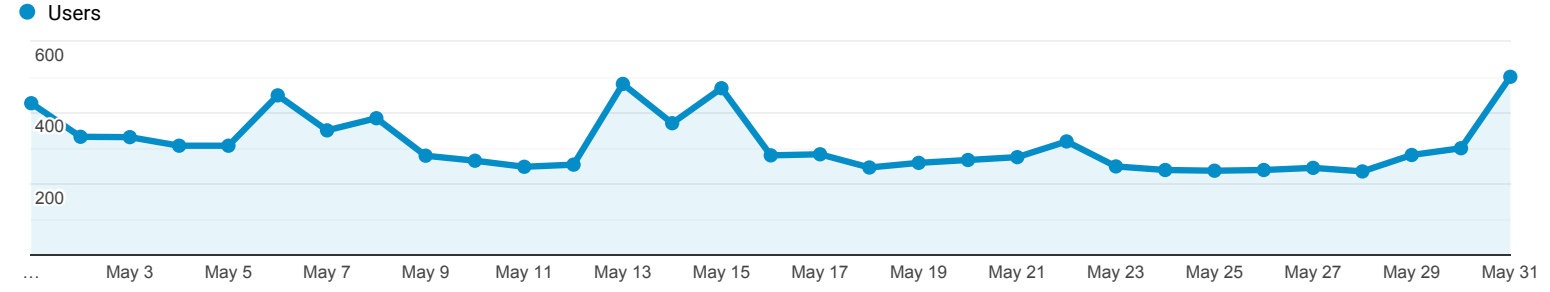

**Audience Overview**

May 1, 2016 - May 31, 2016

All Users  
100.00% Users

**Overview**

<b>Users</b> 8,727	<b>New Users</b> 8,478	<b>Sessions</b> 11,186
<b>Number of Sessions per User</b> 1.28	<b>Pageviews</b> 26,149	<b>Pages / Session</b> 2.34
<b>Avg. Session Duration</b> 00:01:31	<b>Bounce Rate</b> 79.80%	

There is no data for this view.

Browser	Users	% Users
There is no data for this view.		