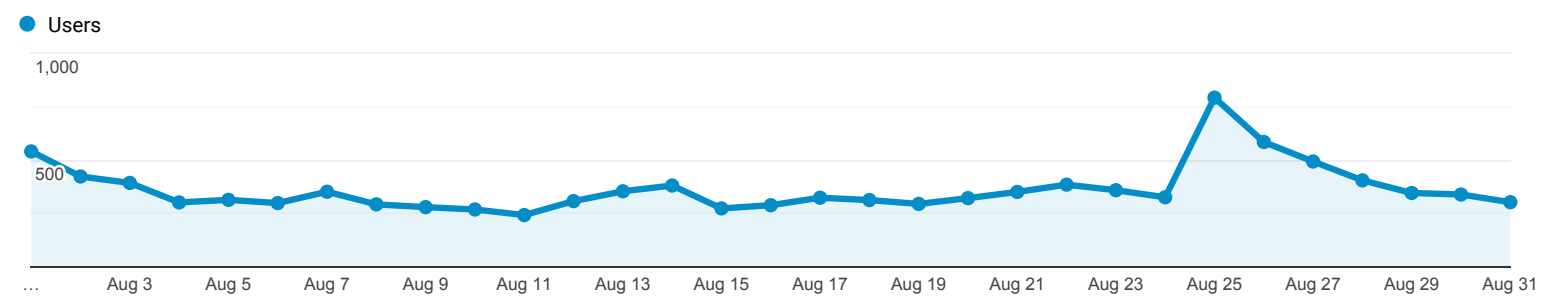

Audience Overview

Aug 1, 2016 - Aug 31, 2016

All Users
100.00% Users

Overview

There is no data for this view.

<p>Users</p> <p>9,875</p>	<p>New Users</p> <p>9,564</p>	<p>Sessions</p> <p>13,254</p>
<p>Number of Sessions per User</p> <p>1.34</p>	<p>Pageviews</p> <p>36,789</p>	<p>Pages / Session</p> <p>2.78</p>
<p>Avg. Session Duration</p> <p>00:01:38</p>	<p>Bounce Rate</p> <p>74.72%</p>	

Browser	Users	% Users
There is no data for this view.		