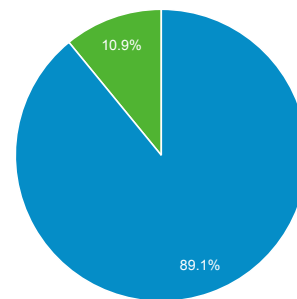

Audience Overview

Oct 1, 2016 - Oct 31, 2016

All Users
100.00% Users

Overview

Users 13,594	New Users 13,168	Sessions 16,719
Number of Sessions per User 1.23	Pageviews 30,957	Pages / Session 1.85
Avg. Session Duration 00:01:09	Bounce Rate 84.05%	

■ New Visitor ■ Returning Visitor

Browser	Users	% Users
1. Chrome	7,266	53.64%
2. Safari	3,205	23.66%
3. Firefox	1,082	7.99%
4. Internet Explorer	781	5.77%
5. Safari (in-app)	389	2.87%
6. Edge	246	1.82%
7. Mozilla Compatible Agent	109	0.80%
8. Opera	108	0.80%
9. Nintendo Browser	86	0.63%
10. Android Browser	69	0.51%