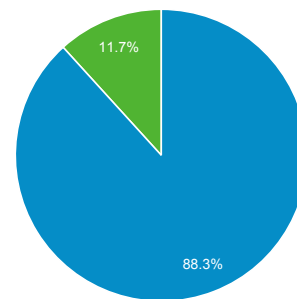

Users 10,915	New Users 10,542	Sessions 14,105
Number of Sessions per User 1.29	Pageviews 27,573	Pages / Session 1.95
Avg. Session Duration 00:01:18	Bounce Rate 76.94%	

■ New Visitor ■ Returning Visitor