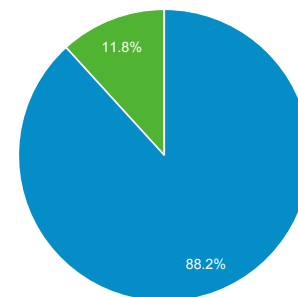

Audience Overview

Dec 1, 2016 - Dec 31, 2016

All Users
100.00% Users

Overview

Users
15,565

New Users
14,963

Sessions
19,561

Number of Sessions per User
1.26

Pageviews
33,885

Pages / Session
1.73

Avg. Session Duration
00:01:08

Bounce Rate
76.12%

New Visitor Returning Visitor

Browser	Users	% Users
1. Chrome	7,643	49.62%
2. Safari	4,894	31.78%
3. Firefox	1,052	6.83%
4. Internet Explorer	861	5.59%
5. Edge	238	1.55%
6. Opera	121	0.79%
7. Mozilla Compatible Agent	105	0.68%
8. Nintendo Browser	96	0.62%
9. Android Browser	75	0.49%
10. Android Webview	63	0.41%