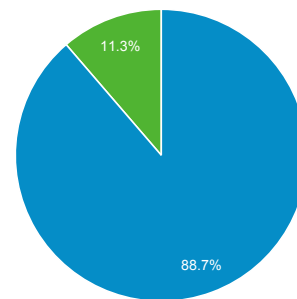

Audience Overview

Mar 1, 2017 - Mar 31, 2017

All Users
100.00% Users

Overview

| | | |
|--|------------------------------|--------------------------------|
| Users 17,605 | New Users 16,981 | Sessions 22,085 |
| Number of Sessions per User 1.25 | Pageviews 36,055 | Pages / Session 1.63 |
| Avg. Session Duration 00:01:09 | Bounce Rate 83.36% | |

■ New Visitor ■ Returning Visitor

| Browser | Users | % Users |
|-----------------------------|--------|---------|
| 1. Chrome | 10,006 | 56.81% |
| 2. Safari | 3,937 | 22.35% |
| 3. Firefox | 1,391 | 7.90% |
| 4. Internet Explorer | 1,137 | 6.46% |
| 5. Edge | 321 | 1.82% |
| 6. Mozilla Compatible Agent | 138 | 0.78% |
| 7. Android Webview | 137 | 0.78% |
| 8. Opera | 125 | 0.71% |
| 9. Safari (in-app) | 68 | 0.39% |
| 10. Nintendo Browser | 64 | 0.36% |