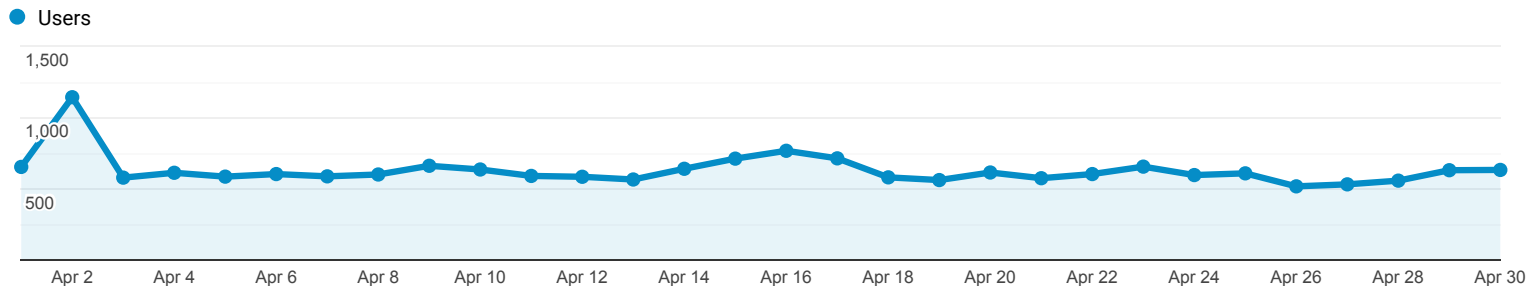

Audience Overview

Apr 1, 2017 - Apr 30, 2017

All Users
100.00% Users

Overview

Users 17,213	New Users 16,618	Sessions 21,058
Number of Sessions per User 1.22	Pageviews 34,166	Pages / Session 1.62
Avg. Session Duration 00:01:08	Bounce Rate 84.33%	

■ New Visitor ■ Returning Visitor

Browser	Users	% Users
1. Chrome	9,766	56.80%
2. Safari	3,768	21.91%
3. Internet Explorer	1,231	7.16%
4. Firefox	1,165	6.78%
5. Edge	344	2.00%
6. Android Webview	155	0.90%
7. Opera	145	0.84%
8. Mozilla Compatible Agent	119	0.69%
9. Nintendo Browser	112	0.65%
10. Amazon Silk	79	0.46%