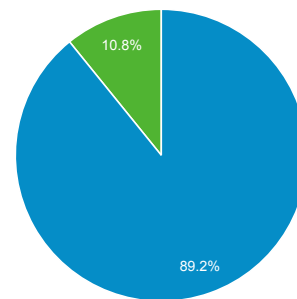

Audience Overview

Apr 1, 2017 - Apr 30, 2017

All Users
100.00% Users

Overview

Users 17,213	New Users 16,618	Sessions 21,058
Number of Sessions per User 1.22	Pageviews 34,166	Pages / Session 1.62
Avg. Session Duration 00:01:08	Bounce Rate 84.33%	

■ New Visitor ■ Returning Visitor

Browser	Users	% Users
1. Chrome	9,766	56.80%
2. Safari	3,768	21.91%
3. Internet Explorer	1,231	7.16%
4. Firefox	1,165	6.78%
5. Edge	344	2.00%
6. Android Webview	155	0.90%
7. Opera	145	0.84%
8. Mozilla Compatible Agent	119	0.69%
9. Nintendo Browser	112	0.65%
10. Amazon Silk	79	0.46%