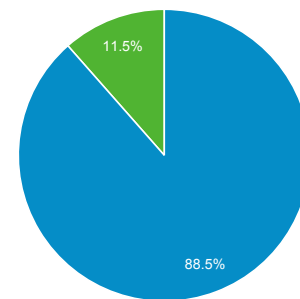

Users 16,376	New Users 15,829	Sessions 20,307
Number of Sessions per User 1.24	Pageviews 33,254	Pages / Session 1.64
Avg. Session Duration 00:01:14	Bounce Rate 83.40%	

■ New Visitor ■ Returning Visitor