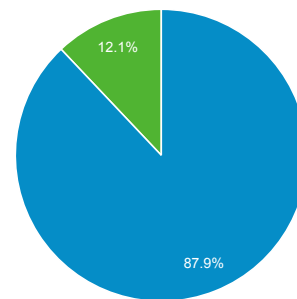

Audience Overview

Jun 1, 2017 - Jun 30, 2017

All Users
100.00% Users

Overview

■ New Visitor ■ Returning Visitor

Browser	Users	% Users
1. Chrome	9,804	57.29%
2. Safari	4,106	23.99%
3. Firefox	1,219	7.12%
4. Internet Explorer	838	4.90%
5. Edge	330	1.93%
6. Opera	141	0.82%
7. Android Webview	115	0.67%
8. Mozilla Compatible Agent	107	0.63%
9. UC Browser	73	0.43%
10. Nintendo Browser	67	0.39%