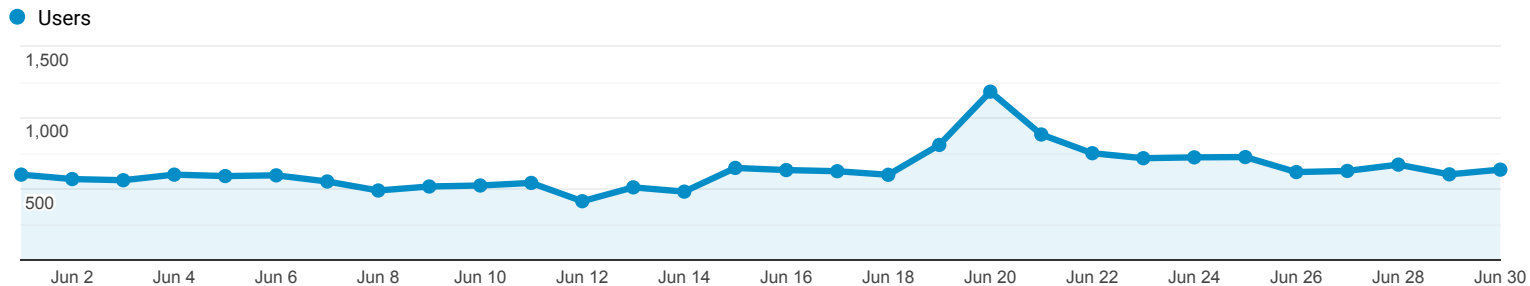

Audience Overview

Jun 1, 2017 - Jun 30, 2017

All Users
100.00% Users

Overview

■ New Visitor ■ Returning Visitor

Browser	Users	% Users
1. Chrome	9,804	57.29%
2. Safari	4,106	23.99%
3. Firefox	1,219	7.12%
4. Internet Explorer	838	4.90%
5. Edge	330	1.93%
6. Opera	141	0.82%
7. Android Webview	115	0.67%
8. Mozilla Compatible Agent	107	0.63%
9. UC Browser	73	0.43%
10. Nintendo Browser	67	0.39%