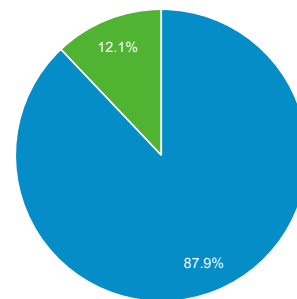

### Overview

Users

13,944

New Users

13,344

Sessions

17,784

Number of Sessions per User

1.28

Pageviews

29,822

Pages / Session

1.68

Avg. Session Duration

00:01:16

Bounce Rate

82.90%

■ New Visitor ■ Returning Visitor

Browser	Users	% Users
1. Chrome	7,675	55.51%
2. Safari	3,125	22.60%
3. Firefox	1,044	7.55%
4. Internet Explorer	932	6.74%
5. Edge	298	2.16%
6. Android Webview	130	0.94%
7. Mozilla Compatible Agent	101	0.73%
8. Opera	101	0.73%
9. Nintendo Browser	67	0.48%
10. Safari (in-app)	65	0.47%