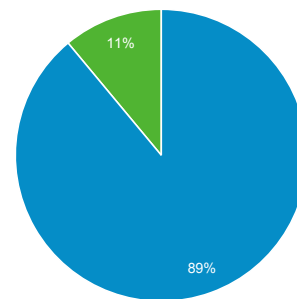

Audience Overview

Sep 1, 2017 - Sep 30, 2017

All Users
100.00% Users

Overview

Users
14,813

New Users
14,219

Sessions
18,222

Number of Sessions per User
1.23

Pageviews
28,470

Pages / Session
1.56

Avg. Session Duration
00:01:09

Bounce Rate
83.82%

New Visitor Returning Visitor

Browser	Users	% Users
1. Chrome	7,763	52.74%
2. Safari	3,207	21.79%
3. Firefox	1,147	7.79%
4. Internet Explorer	960	6.52%
5. Samsung Internet	424	2.88%
6. Edge	352	2.39%
7. Mozilla Compatible Agent	309	2.10%
8. Opera	125	0.85%
9. Android Webview	94	0.64%
10. Nintendo Browser	63	0.43%