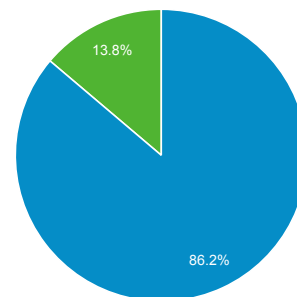

Audience Overview

Nov 1, 2017 - Nov 30, 2017

All Users
100.00% Users

Overview

Users 18,123	New Users 17,208	Sessions 23,664
Number of Sessions per User 1.31	Pageviews 45,588	Pages / Session 1.93
Avg. Session Duration 00:01:10	Bounce Rate 81.35%	

■ New Visitor ■ Returning Visitor

Browser	Users	% Users
1. Chrome	10,236	56.64%
2. Safari	3,667	20.29%
3. Firefox	1,423	7.87%
4. Internet Explorer	643	3.56%
5. Samsung Internet	470	2.60%
6. Edge	428	2.37%
7. Android Webview	266	1.47%
8. Opera	229	1.27%
9. Safari (in-app)	226	1.25%
10. Mozilla Compatible Agent	142	0.79%