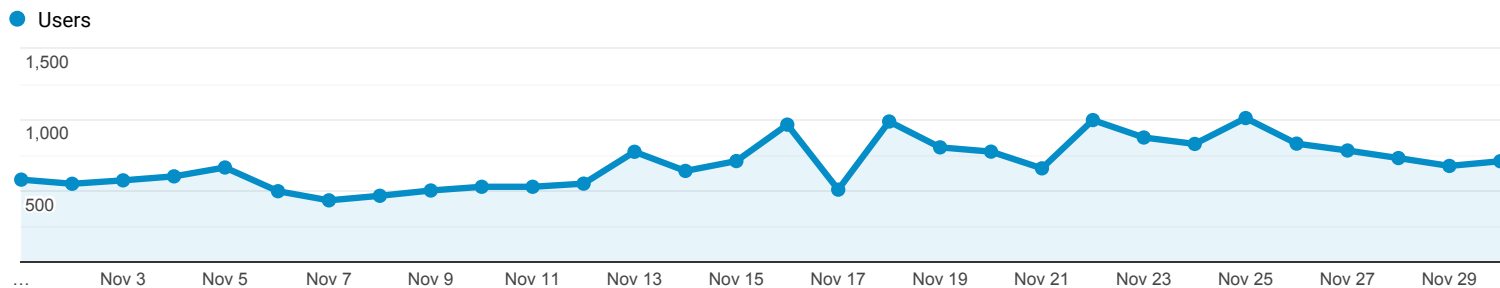

Audience Overview

Nov 1, 2017 - Nov 30, 2017

All Users
100.00% Users

Overview

Users 18,123	New Users 17,208	Sessions 23,664
Number of Sessions per User 1.31	Pageviews 45,588	Pages / Session 1.93
Avg. Session Duration 00:01:10	Bounce Rate 81.35%	

■ New Visitor ■ Returning Visitor

Browser	Users	% Users
1. Chrome	10,236	56.64%
2. Safari	3,667	20.29%
3. Firefox	1,423	7.87%
4. Internet Explorer	643	3.56%
5. Samsung Internet	470	2.60%
6. Edge	428	2.37%
7. Android Webview	266	1.47%
8. Opera	229	1.27%
9. Safari (in-app)	226	1.25%
10. Mozilla Compatible Agent	142	0.79%