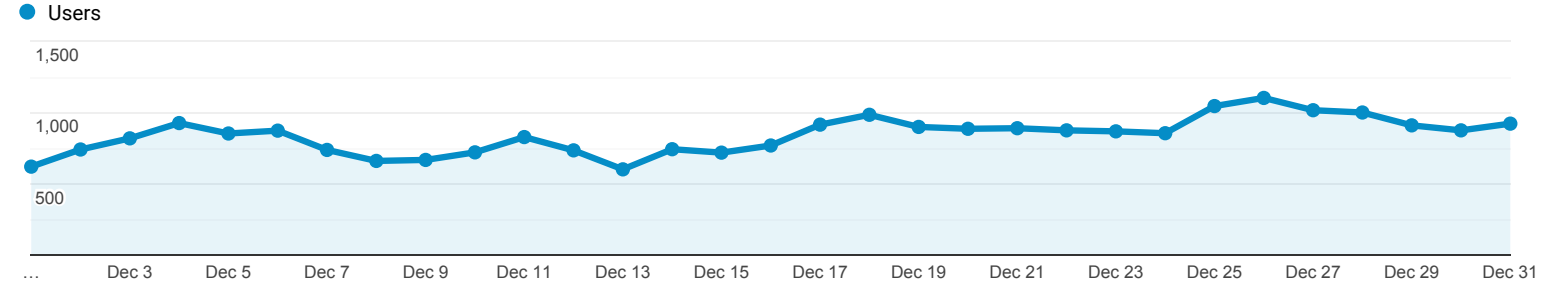

Audience Overview

All Users
 100.00% Users

Dec 1, 2017 - Dec 31, 2017

Overview

Users 22,205	New Users 21,046	Sessions 30,228
Number of Sessions per User 1.36	Pageviews 54,043	Pages / Session 1.79
Avg. Session Duration 00:01:11	Bounce Rate 82.06%	