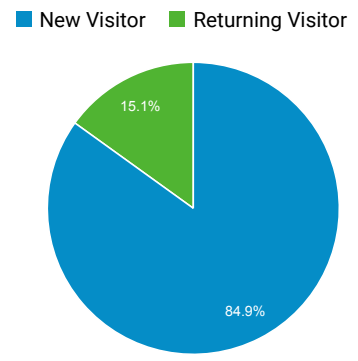

Audience Overview

All Users
 100.00% Users

Dec 1, 2017 - Dec 31, 2017

Overview

Users 22,205	New Users 21,046	Sessions 30,228
Number of Sessions per User 1.36	Pageviews 54,043	Pages / Session 1.79
Avg. Session Duration 00:01:11	Bounce Rate 82.06%	