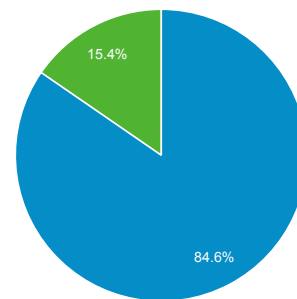

Audience Overview

Jan 1, 2018 - Jan 31, 2018

All Users
100.00% Users

Overview

Users
23,607

New Users
22,242

Sessions
32,992

Number of Sessions per User
1.40

Pageviews
68,666

Pages / Session
2.08

Avg. Session Duration
00:01:17

Bounce Rate
79.98%

New Visitor Returning Visitor

Browser	Users	% Users
1. Chrome	12,875	54.77%
2. Safari	5,012	21.32%
3. Firefox	1,716	7.30%
4. Internet Explorer	943	4.01%
5. Android Webview	590	2.51%
6. Samsung Internet	553	2.35%
7. Edge	550	2.34%
8. Safari (in-app)	417	1.77%
9. Opera	272	1.16%
10. Mozilla Compatible Agent	151	0.64%