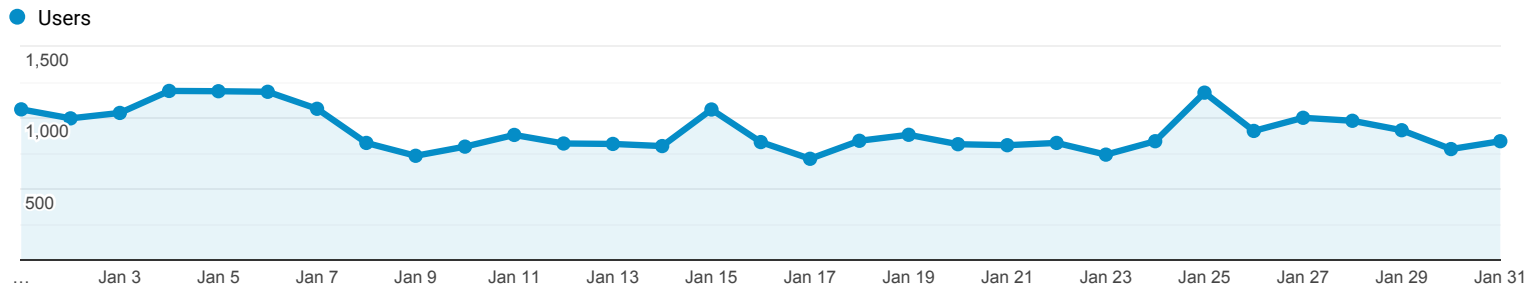

Audience Overview

Jan 1, 2018 - Jan 31, 2018

All Users
100.00% Users

Overview

Users
23,607

New Users
22,242

Sessions
32,992

Number of Sessions per User
1.40

Pageviews
68,666

Pages / Session
2.08

Avg. Session Duration
00:01:17

Bounce Rate
79.98%

New Visitor Returning Visitor

Browser	Users	% Users
1. Chrome	12,875	54.77%
2. Safari	5,012	21.32%
3. Firefox	1,716	7.30%
4. Internet Explorer	943	4.01%
5. Android Webview	590	2.51%
6. Samsung Internet	553	2.35%
7. Edge	550	2.34%
8. Safari (in-app)	417	1.77%
9. Opera	272	1.16%
10. Mozilla Compatible Agent	151	0.64%