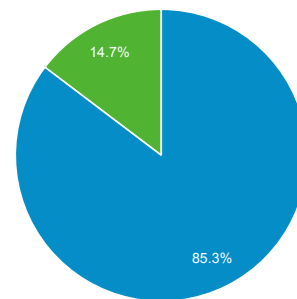

Audience Overview

May 1, 2018 - May 31, 2018

All Users
100.00% Users

Overview

Users 19,947	New Users 18,920	Sessions 27,173
Number of Sessions per User 1.36	Pageviews 47,333	Pages / Session 1.74
Avg. Session Duration 00:01:08	Bounce Rate 83.79%	

■ New Visitor ■ Returning Visitor

Browser	Users	% Users
1. Chrome	11,421	57.28%
2. Safari	4,145	20.79%
3. Firefox	1,342	6.73%
4. Internet Explorer	1,195	5.99%
5. Samsung Internet	447	2.24%
6. Edge	428	2.15%
7. Opera	240	1.20%
8. Android Webview	160	0.80%
9. Mozilla Compatible Agent	107	0.54%
10. Safari (in-app)	101	0.51%