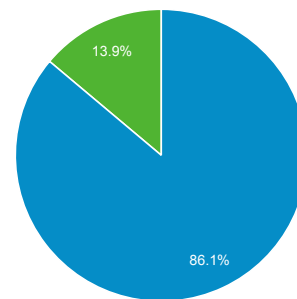

Audience Overview

Jun 1, 2018 - Jun 30, 2018

All Users
100.00% Users

Overview

Users
20,926

New Users
20,075

Sessions
27,475

Number of Sessions per User
1.31

Pageviews
49,201

Pages / Session
1.79

Avg. Session Duration
00:01:13

Bounce Rate
82.96%

New Visitor Returning Visitor

Browser	Users	% Users
1. Chrome	11,781	55.83%
2. Safari	4,966	23.54%
3. Firefox	1,319	6.25%
4. Internet Explorer	1,194	5.66%
5. Samsung Internet	479	2.27%
6. Edge	460	2.18%
7. Opera	226	1.07%
8. Android Webview	134	0.64%
9. Mozilla Compatible Agent	131	0.62%
10. Amazon Silk	86	0.41%