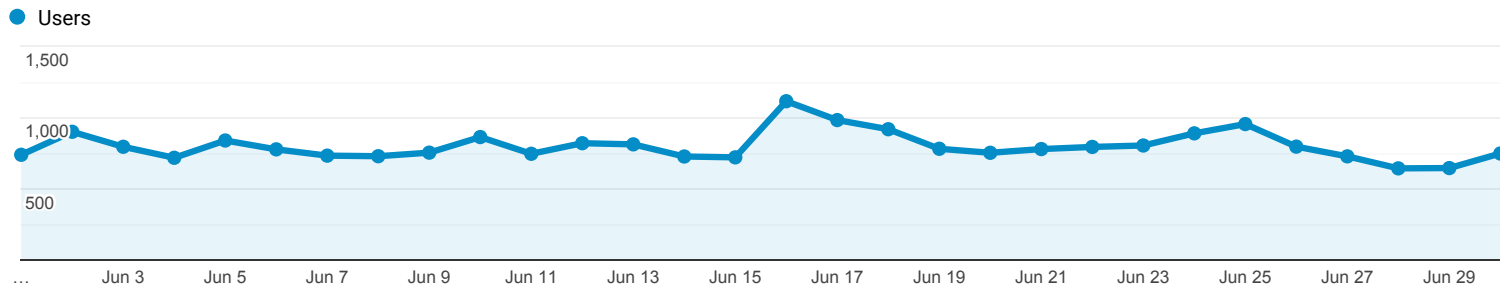

Audience Overview

Jun 1, 2018 - Jun 30, 2018

All Users
100.00% Users

Overview

Users
20,926

New Users
20,075

Sessions
27,475

Number of Sessions per User
1.31

Pageviews
49,201

Pages / Session
1.79

Avg. Session Duration
00:01:13

Bounce Rate
82.96%

New Visitor Returning Visitor

Browser	Users	% Users
1. Chrome	11,781	55.83%
2. Safari	4,966	23.54%
3. Firefox	1,319	6.25%
4. Internet Explorer	1,194	5.66%
5. Samsung Internet	479	2.27%
6. Edge	460	2.18%
7. Opera	226	1.07%
8. Android Webview	134	0.64%
9. Mozilla Compatible Agent	131	0.62%
10. Amazon Silk	86	0.41%