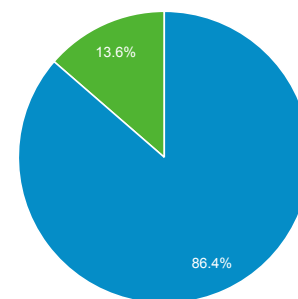

Users

18,945

New Users

18,073

Sessions

24,717

Number of Sessions per User

1.30

Pageviews

42,961

Pages / Session

1.74

Avg. Session Duration

00:01:11

Bounce Rate

83.29%

■ New Visitor ■ Returning Visitor