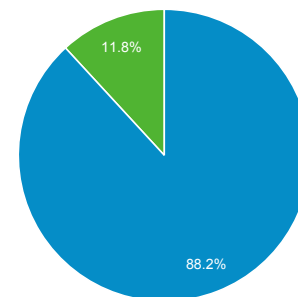

### Audience Overview

All Users  
100.00% Users

Dec 1, 2018 - Dec 31, 2018

Overview

Users  
**38,068**

New Users  
**36,810**

Sessions  
**47,442**

Number of Sessions per User  
**1.25**

Pageviews  
**102,756**

Pages / Session  
**2.17**

Avg. Session Duration  
**00:01:10**

Bounce Rate  
**80.42%**

New Visitor Returning Visitor

Browser	Users	% Users
1. Chrome	22,113	57.84%
2. Safari	10,215	26.72%
3. Firefox	1,948	5.10%
4. Samsung Internet	1,190	3.11%
5. Edge	648	1.69%
6. Safari (in-app)	614	1.61%
7. Opera	415	1.09%
8. Internet Explorer	282	0.74%
9. Android Webview	247	0.65%
10. Mozilla Compatible Agent	139	0.36%