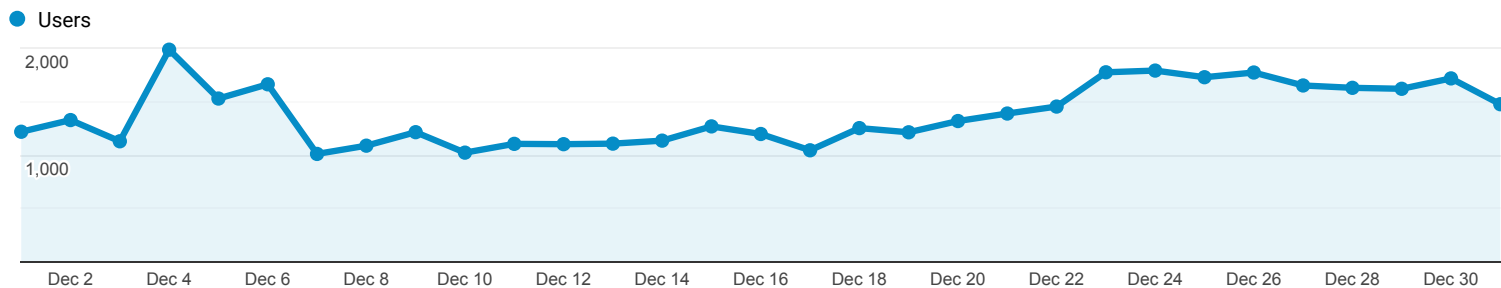

### Audience Overview

All Users  
100.00% Users

Dec 1, 2018 - Dec 31, 2018

Overview

Users  
**38,068**

New Users  
**36,810**

Sessions  
**47,442**

Number of Sessions per User  
**1.25**

Pageviews  
**102,756**

Pages / Session  
**2.17**

Avg. Session Duration  
**00:01:10**

Bounce Rate  
**80.42%**

New Visitor Returning Visitor

Browser	Users	% Users
1. Chrome	22,113	57.84%
2. Safari	10,215	26.72%
3. Firefox	1,948	5.10%
4. Samsung Internet	1,190	3.11%
5. Edge	648	1.69%
6. Safari (in-app)	614	1.61%
7. Opera	415	1.09%
8. Internet Explorer	282	0.74%
9. Android Webview	247	0.65%
10. Mozilla Compatible Agent	139	0.36%