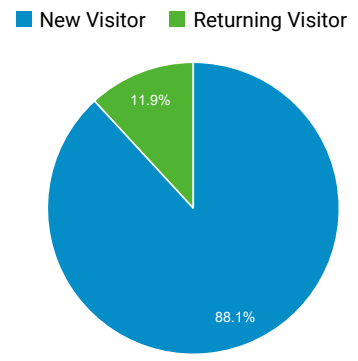

Audience Overview

Jan 1, 2019 - Jan 31, 2019

All Users
100.00% Users

Overview

Users 36,334	New Users 35,027	Sessions 45,220
Number of Sessions per User 1.24	Pageviews 87,827	Pages / Session 1.94
Avg. Session Duration 00:01:07	Bounce Rate 82.35%	