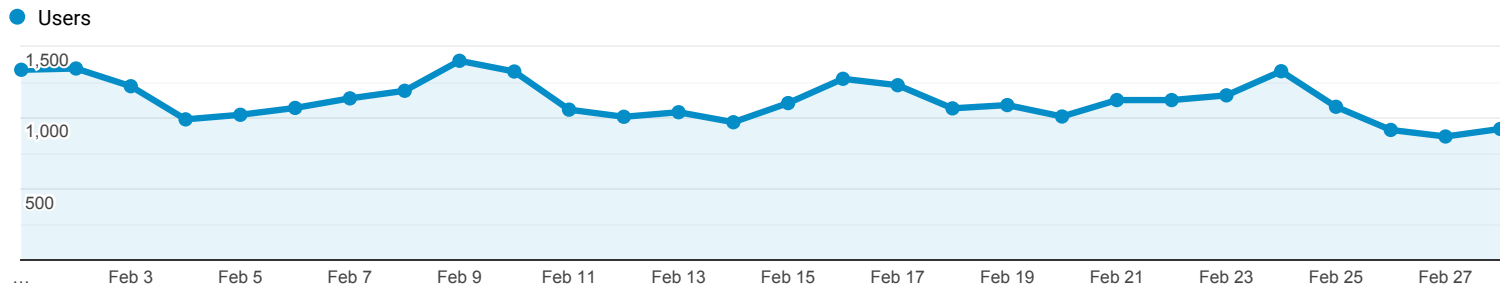

Audience Overview

All Users
100.00% Users

Feb 1, 2019 - Feb 28, 2019

Overview

Users 26,967	New Users 25,620	Sessions 35,867
Number of Sessions per User 1.33	Pageviews 69,006	Pages / Session 1.92
Avg. Session Duration 00:01:09	Bounce Rate 80.70%	

■ New Visitor ■ Returning Visitor

Browser	Users	% Users
1. Chrome	15,767	58.50%
2. Safari	6,959	25.82%
3. Firefox	1,421	5.27%
4. Samsung Internet	1,079	4.00%
5. Edge	449	1.67%
6. Opera	336	1.25%
7. Internet Explorer	244	0.91%
8. Android Webview	176	0.65%
9. Safari (in-app)	98	0.36%
10. Amazon Silk	92	0.34%