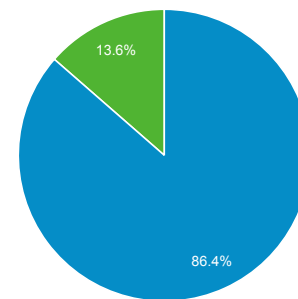

Audience Overview

All Users
100.00% Users

Feb 1, 2019 - Feb 28, 2019

Overview

Users 26,967	New Users 25,620	Sessions 35,867
Number of Sessions per User 1.33	Pageviews 69,006	Pages / Session 1.92
Avg. Session Duration 00:01:09	Bounce Rate 80.70%	

■ New Visitor ■ Returning Visitor

Browser	Users	% Users
1. Chrome	15,767	58.50%
2. Safari	6,959	25.82%
3. Firefox	1,421	5.27%
4. Samsung Internet	1,079	4.00%
5. Edge	449	1.67%
6. Opera	336	1.25%
7. Internet Explorer	244	0.91%
8. Android Webview	176	0.65%
9. Safari (in-app)	98	0.36%
10. Amazon Silk	92	0.34%