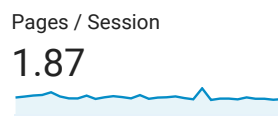

Audience Overview

All Users
100.00% Users

Mar 1, 2019 - Mar 31, 2019

Overview