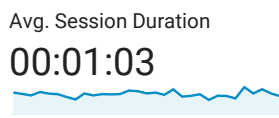

Audience Overview

All Users
100.00% Users

Mar 1, 2019 - Mar 31, 2019

Overview