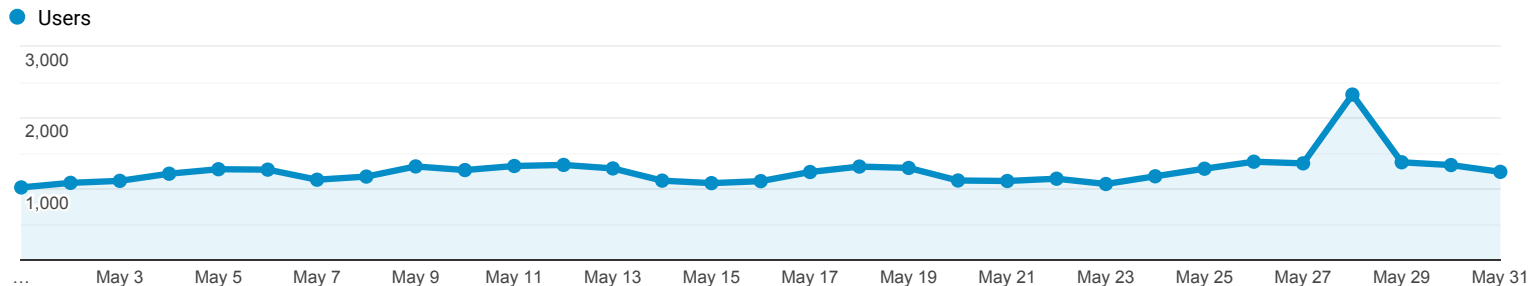

### Audience Overview

May 1, 2019 - May 31, 2019

All Users  
100.00% Users

Overview

<b>Users</b> 34,498	<b>New Users</b> 32,955	<b>Sessions</b> 43,685
<b>Number of Sessions per User</b> 1.27	<b>Pageviews</b> 77,402	<b>Pages / Session</b> 1.77
<b>Avg. Session Duration</b> 00:01:04	<b>Bounce Rate</b> 83.07%	

■ New Visitor ■ Returning Visitor

Browser	Users	% Users
1. Chrome	19,626	57.27%
2. Safari	8,905	25.98%
3. Firefox	1,752	5.11%
4. Samsung Internet	1,395	4.07%
5. Edge	517	1.51%
6. Opera	450	1.31%
7. Android Webview	443	1.29%
8. Safari (in-app)	437	1.28%
9. Internet Explorer	218	0.64%
10. Playstation 4	97	0.28%