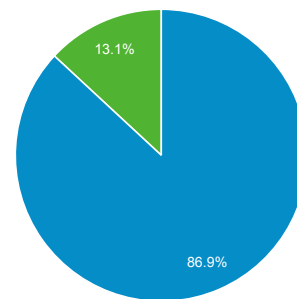

### Audience Overview

May 1, 2019 - May 31, 2019

All Users  
100.00% Users

Overview

<b>Users</b> 34,498	<b>New Users</b> 32,955	<b>Sessions</b> 43,685
<b>Number of Sessions per User</b> 1.27	<b>Pageviews</b> 77,402	<b>Pages / Session</b> 1.77
<b>Avg. Session Duration</b> 00:01:04	<b>Bounce Rate</b> 83.07%	

■ New Visitor ■ Returning Visitor

Browser	Users	% Users
1. Chrome	19,626	57.27%
2. Safari	8,905	25.98%
3. Firefox	1,752	5.11%
4. Samsung Internet	1,395	4.07%
5. Edge	517	1.51%
6. Opera	450	1.31%
7. Android Webview	443	1.29%
8. Safari (in-app)	437	1.28%
9. Internet Explorer	218	0.64%
10. Playstation 4	97	0.28%