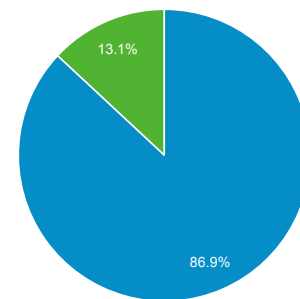

Audience Overview

Jun 1, 2019 - Jun 30, 2019

All Users
100.00% Users

Overview

Users
30,452

New Users
29,055

Sessions
38,629

Number of Sessions per User
1.27

Pageviews
64,149

Pages / Session
1.66

Avg. Session Duration
00:01:03

Bounce Rate
83.87%

New Visitor Returning Visitor

Browser	Users	% Users
1. Chrome	17,727	58.52%
2. Safari	7,749	25.58%
3. Firefox	1,619	5.34%
4. Samsung Internet	1,290	4.26%
5. Edge	458	1.51%
6. Opera	396	1.31%
7. Android Webview	251	0.83%
8. Internet Explorer	186	0.61%
9. Safari (in-app)	153	0.51%
10. Playstation 4	91	0.30%