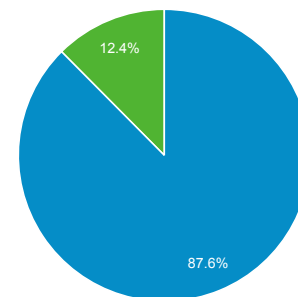

Audience Overview

Sep 1, 2019 - Sep 30, 2019

All Users
100.00% Users

Overview

Users
29,495

New Users
28,500

Sessions
36,953

Number of Sessions per User
1.25

Pageviews
58,302

Pages / Session
1.58

Avg. Session Duration
00:00:59

Bounce Rate
84.95%

■ New Visitor ■ Returning Visitor

Browser	Users	% Users
1. Chrome	17,307	58.87%
2. Safari	7,753	26.37%
3. Firefox	1,469	5.00%
4. Samsung Internet	1,177	4.00%
5. Edge	471	1.60%
6. Opera	358	1.22%
7. Internet Explorer	159	0.54%
8. Android Webview	155	0.53%
9. (not set)	97	0.33%
10. Amazon Silk	73	0.25%