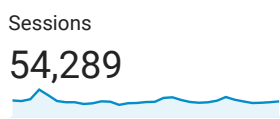

Audience Overview

All Users
100.00% Users

Jan 1, 2020 - Jan 31, 2020

Overview