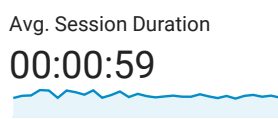

Audience Overview

All Users
100.00% Users

Jan 1, 2020 - Jan 31, 2020

Overview