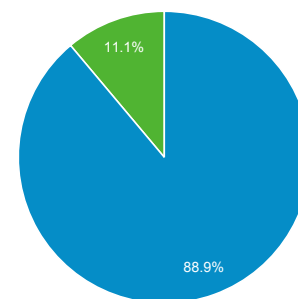

Users
56,023

New Users
54,778

Sessions
68,305

Number of Sessions per User
1.22

Pageviews
107,940

Pages / Session
1.58

Avg. Session Duration
00:00:58

Bounce Rate
85.50%

■ New Visitor ■ Returning Visitor