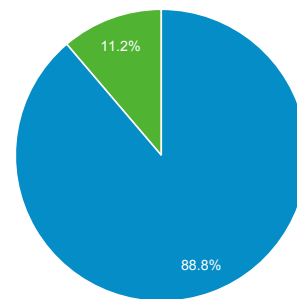

Audience Overview

Apr 1, 2020 - Apr 30, 2020

All Users
100.00% Users

Overview

Users 74,190	New Users 73,425	Sessions 91,771
Number of Sessions per User 1.24	Pageviews 140,650	Pages / Session 1.53
Avg. Session Duration 00:00:52	Bounce Rate 86.25%	

■ New Visitor ■ Returning Visitor

Browser	Users	% Users
1. Chrome	43,766	58.55%
2. Safari	22,102	29.57%
3. Firefox	3,170	4.24%
4. Samsung Internet	2,771	3.71%
5. Edge	976	1.31%
6. Opera	703	0.94%
7. Android Webview	281	0.38%
8. UC Browser	170	0.23%
9. Internet Explorer	136	0.18%
10. Amazon Silk	124	0.17%