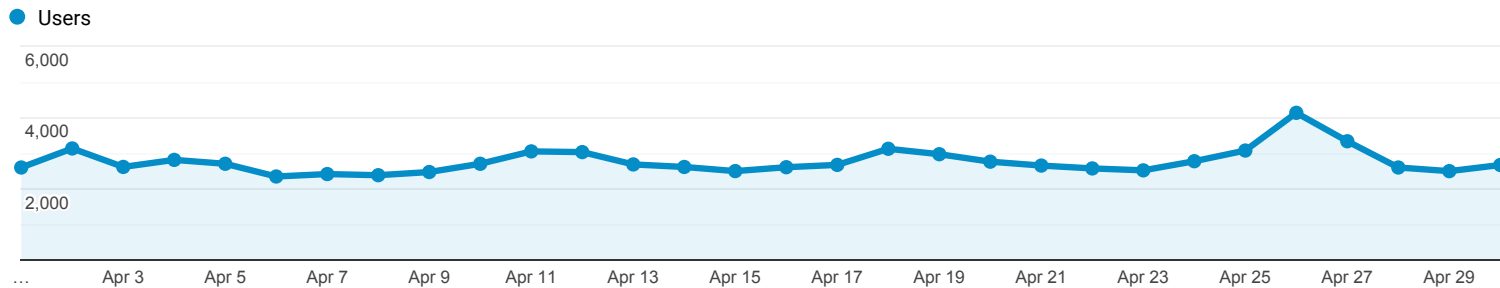

Audience Overview

Apr 1, 2020 - Apr 30, 2020

All Users
100.00% Users

Overview

Users 74,190	New Users 73,425	Sessions 91,771
Number of Sessions per User 1.24	Pageviews 140,650	Pages / Session 1.53
Avg. Session Duration 00:00:52	Bounce Rate 86.25%	

■ New Visitor ■ Returning Visitor

Browser	Users	% Users
1. Chrome	43,766	58.55%
2. Safari	22,102	29.57%
3. Firefox	3,170	4.24%
4. Samsung Internet	2,771	3.71%
5. Edge	976	1.31%
6. Opera	703	0.94%
7. Android Webview	281	0.38%
8. UC Browser	170	0.23%
9. Internet Explorer	136	0.18%
10. Amazon Silk	124	0.17%