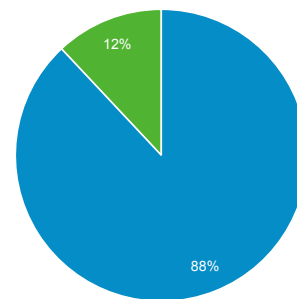

Audience Overview

All Users
100.00% Users

May 1, 2020 - May 31, 2020

Overview

Users
57,710

New Users
55,801

Sessions
71,841

Number of Sessions per User
1.24

Pageviews
127,541

Pages / Session
1.78

Avg. Session Duration
00:00:59

Bounce Rate
83.92%

New Visitor Returning Visitor

Browser	Users	% Users
1. Chrome	33,677	58.42%
2. Safari	16,029	27.80%
3. Firefox	2,686	4.66%
4. Samsung Internet	2,000	3.47%
5. Edge	881	1.53%
6. Opera	584	1.01%
7. Android Webview	551	0.96%
8. Internet Explorer	329	0.57%
9. Safari (in-app)	258	0.45%
10. UC Browser	150	0.26%