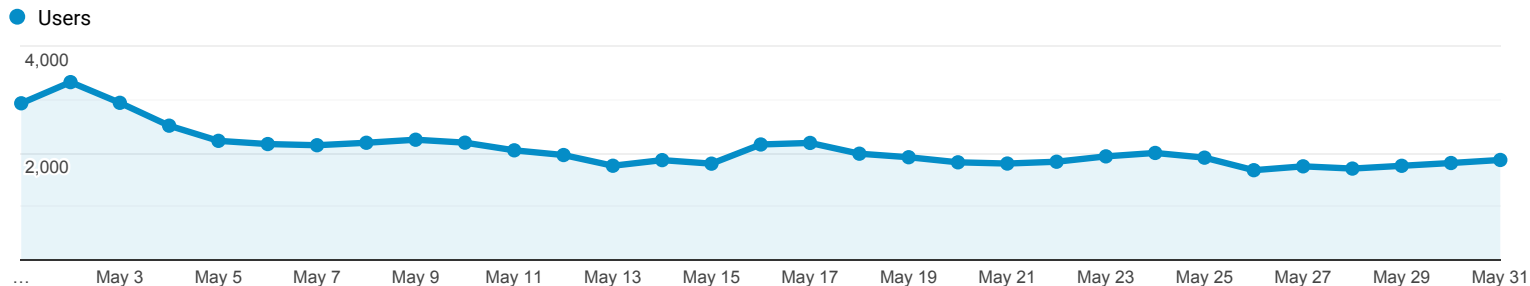

Audience Overview

All Users
100.00% Users

May 1, 2020 - May 31, 2020

Overview

Users
57,710

New Users
55,801

Sessions
71,841

Number of Sessions per User
1.24

Pageviews
127,541

Pages / Session
1.78

Avg. Session Duration
00:00:59

Bounce Rate
83.92%

New Visitor Returning Visitor

Browser	Users	% Users
1. Chrome	33,677	58.42%
2. Safari	16,029	27.80%
3. Firefox	2,686	4.66%
4. Samsung Internet	2,000	3.47%
5. Edge	881	1.53%
6. Opera	584	1.01%
7. Android Webview	551	0.96%
8. Internet Explorer	329	0.57%
9. Safari (in-app)	258	0.45%
10. UC Browser	150	0.26%