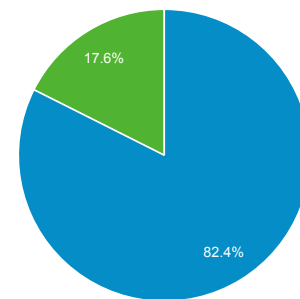

Audience Overview

All Users
100.00% Users

Jun 1, 2020 - Jun 30, 2020

Overview

Users 64,602	New Users 62,666	Sessions 96,942
Number of Sessions per User 1.50	Pageviews 142,007	Pages / Session 1.46
Avg. Session Duration 00:01:06	Bounce Rate 86.04%	

■ New Visitor ■ Returning Visitor

Browser	Users	% Users
1. Chrome	37,126	57.95%
2. Safari	17,835	27.84%
3. Firefox	3,010	4.70%
4. Samsung Internet	2,352	3.67%
5. Edge	1,254	1.96%
6. Opera	980	1.53%
7. Internet Explorer	500	0.78%
8. Android Webview	251	0.39%
9. Amazon Silk	150	0.23%
10. UC Browser	114	0.18%