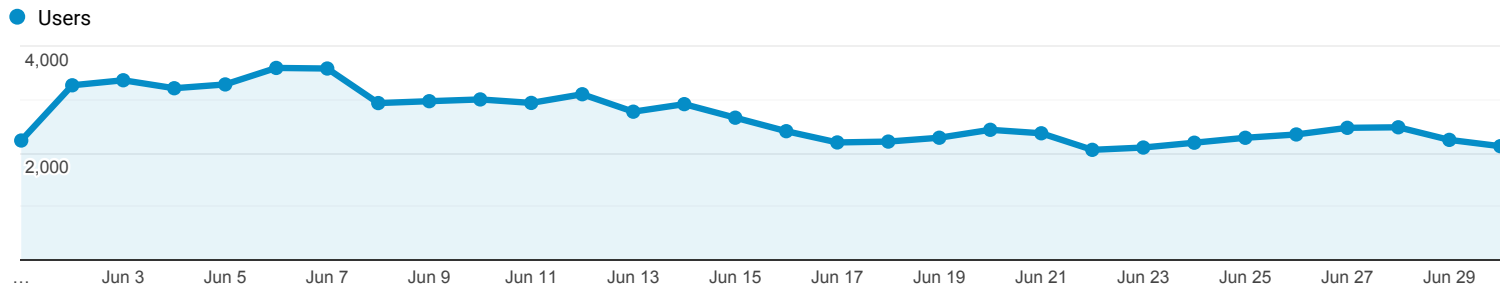

Audience Overview

All Users
100.00% Users

Jun 1, 2020 - Jun 30, 2020

Overview

Users 64,602	New Users 62,666	Sessions 96,942
Number of Sessions per User 1.50	Pageviews 142,007	Pages / Session 1.46
Avg. Session Duration 00:01:06	Bounce Rate 86.04%	

■ New Visitor ■ Returning Visitor

Browser	Users	% Users
1. Chrome	37,126	57.95%
2. Safari	17,835	27.84%
3. Firefox	3,010	4.70%
4. Samsung Internet	2,352	3.67%
5. Edge	1,254	1.96%
6. Opera	980	1.53%
7. Internet Explorer	500	0.78%
8. Android Webview	251	0.39%
9. Amazon Silk	150	0.23%
10. UC Browser	114	0.18%