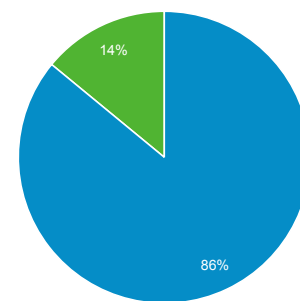

Users 49,791	New Users 47,629	Sessions 65,587
Number of Sessions per User 1.32	Pageviews 105,145	Pages / Session 1.60
Avg. Session Duration 00:01:00	Bounce Rate 85.02%	

■ New Visitor ■ Returning Visitor