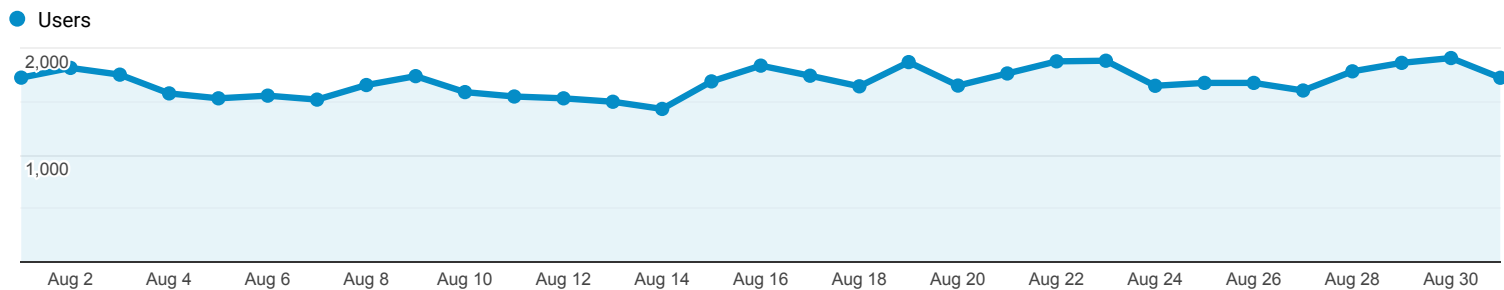

Audience Overview

Aug 1, 2020 - Aug 31, 2020

All Users
100.00% Users

Overview

Users 45,827	New Users 44,435	Sessions 58,841
Number of Sessions per User 1.28	Pageviews 96,404	Pages / Session 1.64
Avg. Session Duration 00:01:01	Bounce Rate 84.27%	

■ New Visitor ■ Returning Visitor

Browser	Users	% Users
1. Chrome	26,607	58.24%
2. Safari	12,862	28.15%
3. Firefox	1,890	4.14%
4. Samsung Internet	1,522	3.33%
5. Edge	955	2.09%
6. Opera	614	1.34%
7. Internet Explorer	417	0.91%
8. Android Webview	210	0.46%
9. (not set)	122	0.27%
10. Amazon Silk	82	0.18%