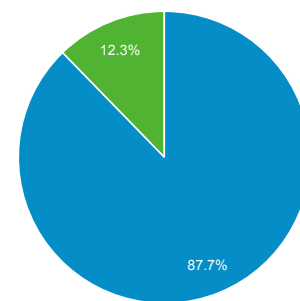

Audience Overview

Aug 1, 2020 - Aug 31, 2020

All Users
100.00% Users

Overview

Users 45,827	New Users 44,435	Sessions 58,841
Number of Sessions per User 1.28	Pageviews 96,404	Pages / Session 1.64
Avg. Session Duration 00:01:01	Bounce Rate 84.27%	

■ New Visitor ■ Returning Visitor

Browser	Users	% Users
1. Chrome	26,607	58.24%
2. Safari	12,862	28.15%
3. Firefox	1,890	4.14%
4. Samsung Internet	1,522	3.33%
5. Edge	955	2.09%
6. Opera	614	1.34%
7. Internet Explorer	417	0.91%
8. Android Webview	210	0.46%
9. (not set)	122	0.27%
10. Amazon Silk	82	0.18%