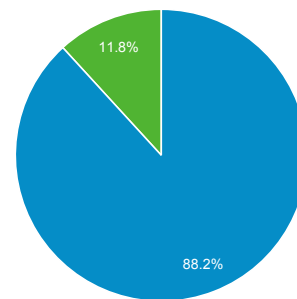

Users 44,225	New Users 42,813	Sessions 55,991
Number of Sessions per User 1.27	Pageviews 93,696	Pages / Session 1.67
Avg. Session Duration 00:00:59	Bounce Rate 84.82%	

■ New Visitor ■ Returning Visitor