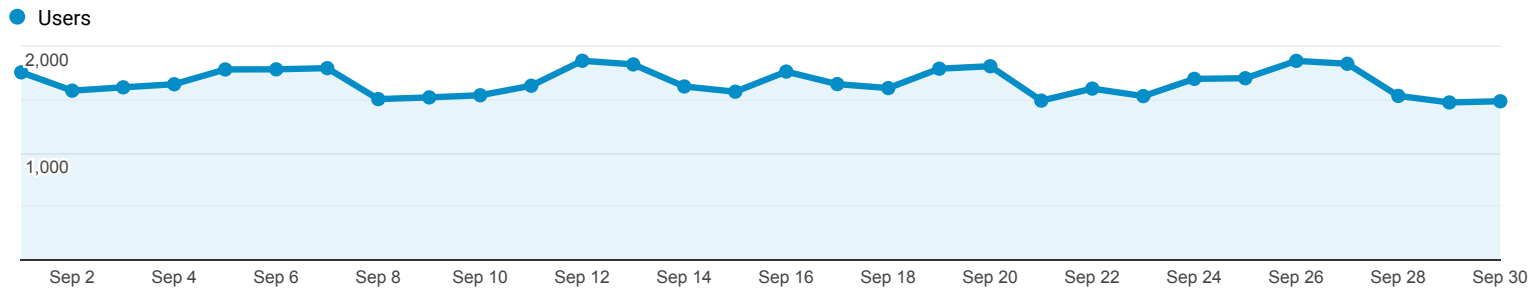

Audience Overview

Sep 1, 2020 - Sep 30, 2020

All Users
100.00% Users

Overview

Users 44,225	New Users 42,813	Sessions 55,991
Number of Sessions per User 1.27	Pageviews 93,696	Pages / Session 1.67
Avg. Session Duration 00:00:59	Bounce Rate 84.82%	

■ New Visitor ■ Returning Visitor

Browser	Users	% Users
1. Chrome	26,637	60.28%
2. Safari	11,512	26.05%
3. Firefox	1,970	4.46%
4. Samsung Internet	1,466	3.32%
5. Edge	953	2.16%
6. Opera	501	1.13%
7. Mozilla Compatible Agent	247	0.56%
8. (not set)	200	0.45%
9. Android Webview	168	0.38%
10. UC Browser	90	0.20%