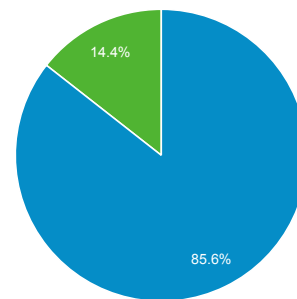

Audience Overview

Oct 1, 2020 - Oct 31, 2020

All Users
100.00% Users

Overview

Users 47,608	New Users 46,183	Sessions 64,094
Number of Sessions per User 1.35	Pageviews 105,938	Pages / Session 1.65
Avg. Session Duration 00:01:09	Bounce Rate 83.77%	

■ New Visitor ■ Returning Visitor

Browser	Users	% Users
1. Chrome	28,016	59.14%
2. Safari	12,560	26.51%
3. Firefox	2,099	4.43%
4. Samsung Internet	1,583	3.34%
5. Edge	1,082	2.28%
6. Mozilla Compatible Agent	548	1.16%
7. Opera	491	1.04%
8. (not set)	283	0.60%
9. Android Webview	207	0.44%
10. Amazon Silk	111	0.23%