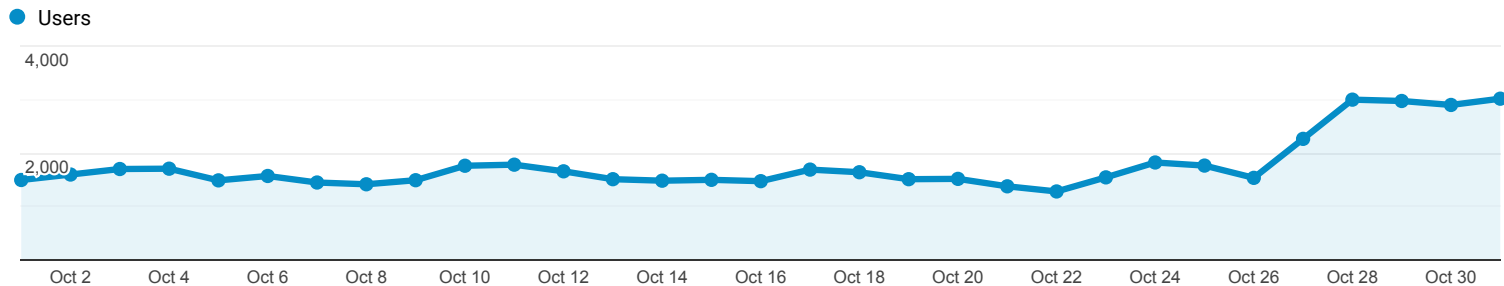

Audience Overview

Oct 1, 2020 - Oct 31, 2020

All Users
100.00% Users

Overview

Users 47,608	New Users 46,183	Sessions 64,094
Number of Sessions per User 1.35	Pageviews 105,938	Pages / Session 1.65
Avg. Session Duration 00:01:09	Bounce Rate 83.77%	

■ New Visitor ■ Returning Visitor

Browser	Users	% Users
1. Chrome	28,016	59.14%
2. Safari	12,560	26.51%
3. Firefox	2,099	4.43%
4. Samsung Internet	1,583	3.34%
5. Edge	1,082	2.28%
6. Mozilla Compatible Agent	548	1.16%
7. Opera	491	1.04%
8. (not set)	283	0.60%
9. Android Webview	207	0.44%
10. Amazon Silk	111	0.23%