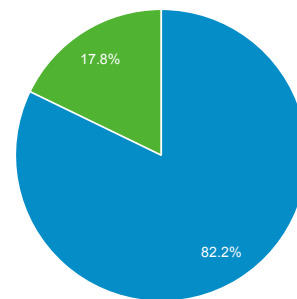

Audience Overview

Nov 1, 2020 - Nov 30, 2020

All Users
100.00% Users

Overview

Users
64,202

New Users
62,142

Sessions
96,717

Number of Sessions per User
1.51

Pageviews
152,167

Pages / Session
1.57

Avg. Session Duration
00:01:19

Bounce Rate
84.83%

■ New Visitor ■ Returning Visitor

Browser	Users	% Users
1. Chrome	37,524	58.20%
2. Safari	18,750	29.08%
3. Firefox	2,550	3.96%
4. Samsung Internet	2,051	3.18%
5. Edge	1,446	2.24%
6. Opera	594	0.92%
7. Mozilla Compatible Agent	503	0.78%
8. Android Webview	358	0.56%
9. Amazon Silk	162	0.25%
10. (not set)	144	0.22%