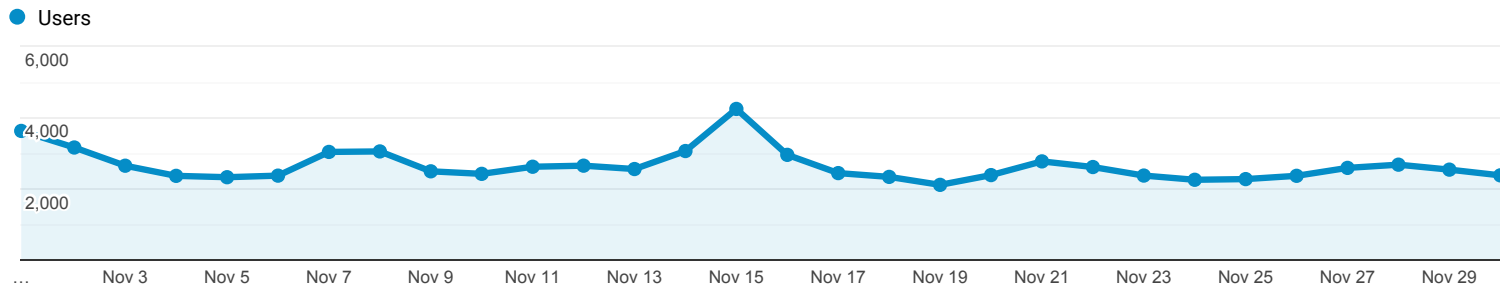

Audience Overview

Nov 1, 2020 - Nov 30, 2020

All Users
100.00% Users

Overview

Users
64,202

New Users
62,142

Sessions
96,717

Number of Sessions per User
1.51

Pageviews
152,167

Pages / Session
1.57

Avg. Session Duration
00:01:19

Bounce Rate
84.83%

■ New Visitor ■ Returning Visitor

Browser	Users	% Users
1. Chrome	37,524	58.20%
2. Safari	18,750	29.08%
3. Firefox	2,550	3.96%
4. Samsung Internet	2,051	3.18%
5. Edge	1,446	2.24%
6. Opera	594	0.92%
7. Mozilla Compatible Agent	503	0.78%
8. Android Webview	358	0.56%
9. Amazon Silk	162	0.25%
10. (not set)	144	0.22%