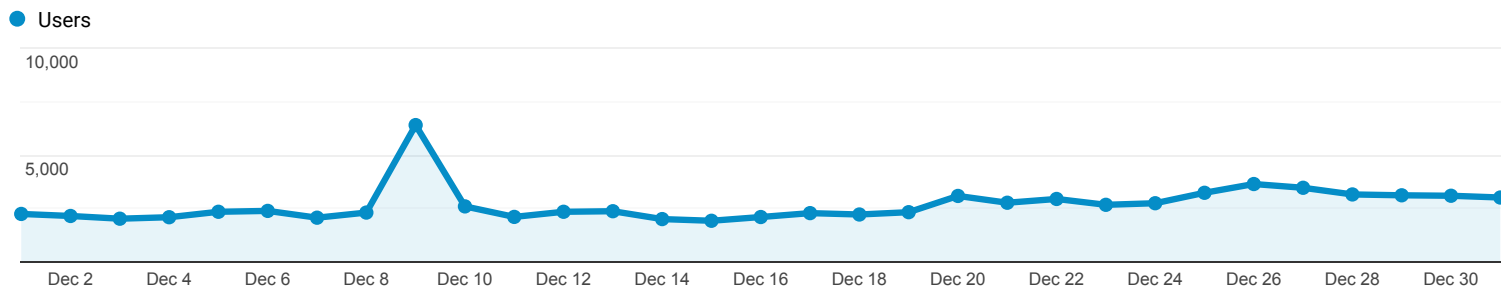

Audience Overview

Dec 1, 2020 - Dec 31, 2020

All Users
100.00% Users

Overview

Users
71,321

New Users
69,291

Sessions
97,326

Number of Sessions per User
1.36

Pageviews
151,610

Pages / Session
1.56

Avg. Session Duration
00:01:06

Bounce Rate
85.37%

■ New Visitor ■ Returning Visitor

Browser	Users	% Users
1. Chrome	42,243	59.18%
2. Safari	21,086	29.54%
3. Firefox	2,516	3.52%
4. Samsung Internet	2,234	3.13%
5. Edge	1,456	2.04%
6. Opera	634	0.89%
7. Mozilla Compatible Agent	354	0.50%
8. Android Webview	261	0.37%
9. Amazon Silk	137	0.19%
10. UC Browser	89	0.12%