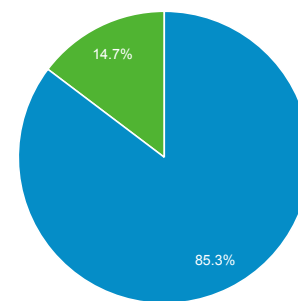

Audience Overview

Dec 1, 2020 - Dec 31, 2020

All Users
100.00% Users

Overview

Users
71,321

New Users
69,291

Sessions
97,326

Number of Sessions per User
1.36

Pageviews
151,610

Pages / Session
1.56

Avg. Session Duration
00:01:06

Bounce Rate
85.37%

■ New Visitor ■ Returning Visitor

Browser	Users	% Users
1. Chrome	42,243	59.18%
2. Safari	21,086	29.54%
3. Firefox	2,516	3.52%
4. Samsung Internet	2,234	3.13%
5. Edge	1,456	2.04%
6. Opera	634	0.89%
7. Mozilla Compatible Agent	354	0.50%
8. Android Webview	261	0.37%
9. Amazon Silk	137	0.19%
10. UC Browser	89	0.12%