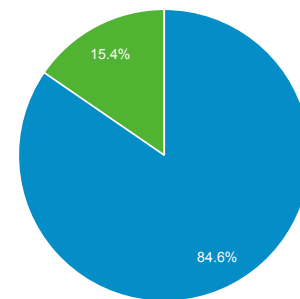

Audience Overview

All Users
100.00% Users

Jan 1, 2021 - Jan 31, 2021

Overview

Users 69,435	New Users 67,814	Sessions 95,942
Number of Sessions per User 1.38	Pageviews 145,498	Pages / Session 1.52
Avg. Session Duration 00:01:05	Bounce Rate 85.60%	

■ New Visitor ■ Returning Visitor

Browser	Users	% Users
1. Chrome	38,842	55.65%
2. Safari	22,133	31.71%
3. Firefox	2,405	3.45%
4. Samsung Internet	2,405	3.45%
5. Edge	1,558	2.23%
6. Mozilla Compatible Agent	860	1.23%
7. Opera	712	1.02%
8. Android Webview	278	0.40%
9. Amazon Silk	150	0.21%
10. (not set)	100	0.14%