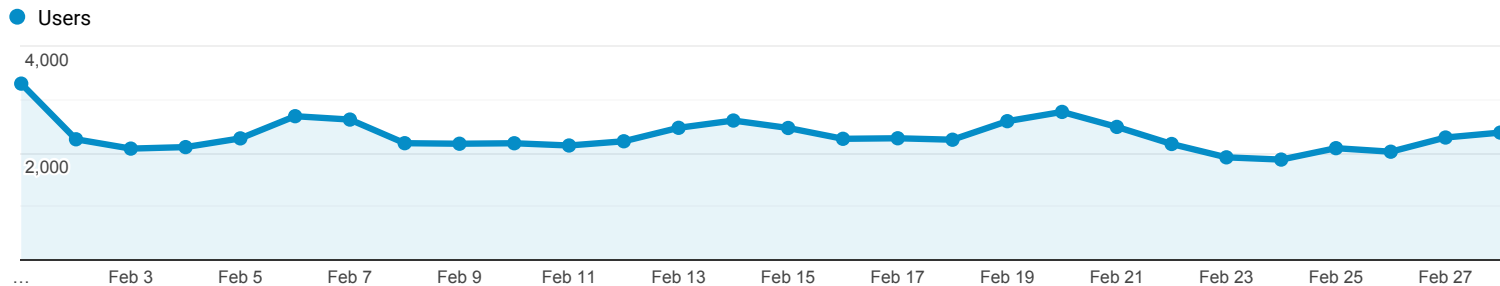

Audience Overview

Feb 1, 2021 - Feb 28, 2021

All Users
100.00% Users

Overview

Users 56,427	New Users 54,001	Sessions 76,171
Number of Sessions per User 1.35	Pageviews 124,015	Pages / Session 1.63
Avg. Session Duration 00:01:07	Bounce Rate 84.97%	

■ New Visitor ■ Returning Visitor

Browser	Users	% Users
1. Chrome	32,179	57.17%
2. Safari	17,112	30.40%
3. Firefox	1,965	3.49%
4. Samsung Internet	1,802	3.20%
5. Edge	1,157	2.06%
6. Mozilla Compatible Agent	715	1.27%
7. Opera	542	0.96%
8. Android Webview	224	0.40%
9. (not set)	189	0.34%
10. Amazon Silk	103	0.18%