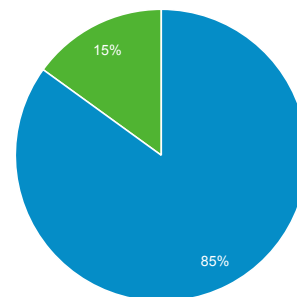

Audience Overview

Feb 1, 2021 - Feb 28, 2021

All Users
100.00% Users

Overview

Users 56,427	New Users 54,001	Sessions 76,171
Number of Sessions per User 1.35	Pageviews 124,015	Pages / Session 1.63
Avg. Session Duration 00:01:07	Bounce Rate 84.97%	

■ New Visitor ■ Returning Visitor

Browser	Users	% Users
1. Chrome	32,179	57.17%
2. Safari	17,112	30.40%
3. Firefox	1,965	3.49%
4. Samsung Internet	1,802	3.20%
5. Edge	1,157	2.06%
6. Mozilla Compatible Agent	715	1.27%
7. Opera	542	0.96%
8. Android Webview	224	0.40%
9. (not set)	189	0.34%
10. Amazon Silk	103	0.18%