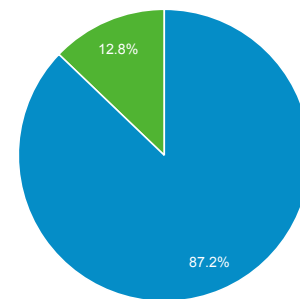

Users

62,199

New Users

60,393

Sessions

80,645

Number of Sessions per User

1.30

Pageviews

132,559

Pages / Session

1.64

Avg. Session Duration

00:01:02

Bounce Rate

84.32%

■ New Visitor ■ Returning Visitor