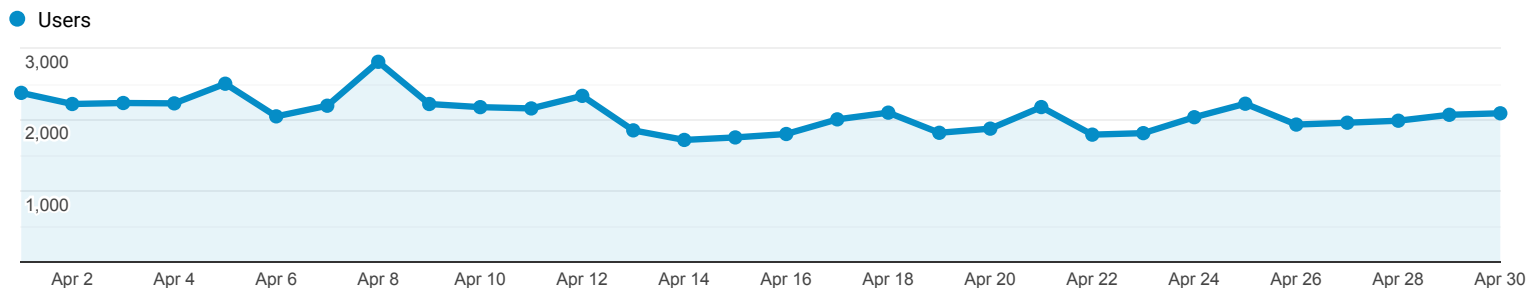

Audience Overview

Apr 1, 2021 - Apr 30, 2021

All Users
100.00% Users

Overview

Users 54,103	New Users 52,334	Sessions 71,295
Number of Sessions per User 1.32	Pageviews 120,037	Pages / Session 1.68
Avg. Session Duration 00:01:10	Bounce Rate 83.19%	

■ New Visitor ■ Returning Visitor

Browser	Users	% Users
1. Chrome	30,705	56.69%
2. Safari	15,566	28.74%
3. Firefox	2,068	3.82%
4. Samsung Internet	1,568	2.89%
5. Edge	1,255	2.32%
6. Mozilla Compatible Agent	991	1.83%
7. Opera	571	1.05%
8. (not set)	550	1.02%
9. Android Webview	348	0.64%
10. Safari (in-app)	141	0.26%