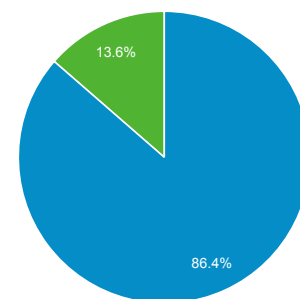

Audience Overview

Apr 1, 2021 - Apr 30, 2021

All Users
100.00% Users

Overview

Users 54,103	New Users 52,334	Sessions 71,295
Number of Sessions per User 1.32	Pageviews 120,037	Pages / Session 1.68
Avg. Session Duration 00:01:10	Bounce Rate 83.19%	

■ New Visitor ■ Returning Visitor

Browser	Users	% Users
1. Chrome	30,705	56.69%
2. Safari	15,566	28.74%
3. Firefox	2,068	3.82%
4. Samsung Internet	1,568	2.89%
5. Edge	1,255	2.32%
6. Mozilla Compatible Agent	991	1.83%
7. Opera	571	1.05%
8. (not set)	550	1.02%
9. Android Webview	348	0.64%
10. Safari (in-app)	141	0.26%