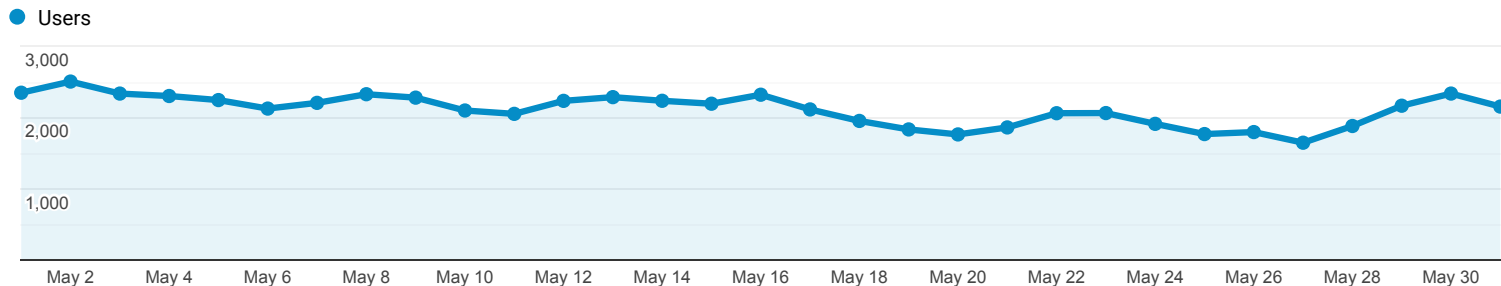

Audience Overview

May 1, 2021 - May 31, 2021

All Users
100.00% Users

Overview

Users 54,986	New Users 53,337	Sessions 75,801
Number of Sessions per User 1.38	Pageviews 126,513	Pages / Session 1.67
Avg. Session Duration 00:01:15	Bounce Rate 83.43%	