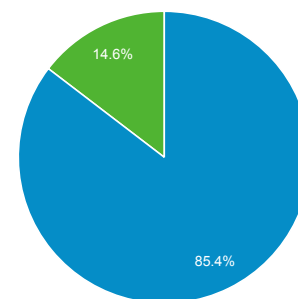

Users 54,986	New Users 53,337	Sessions 75,801
Number of Sessions per User 1.38	Pageviews 126,513	Pages / Session 1.67
Avg. Session Duration 00:01:15	Bounce Rate 83.43%	

■ New Visitor ■ Returning Visitor