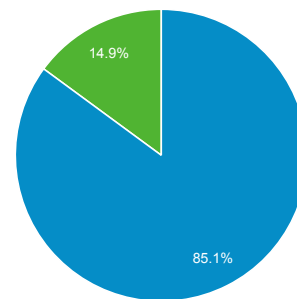

Users 52,717	New Users 51,019	Sessions 73,150
Number of Sessions per User 1.39	Pageviews 118,788	Pages / Session 1.62
Avg. Session Duration 00:01:14	Bounce Rate 83.62%	

■ New Visitor ■ Returning Visitor