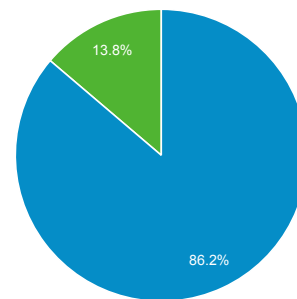

Audience Overview

All Users
100.00% Users

Jul 1, 2021 - Jul 31, 2021

Overview

Users 59,398	New Users 58,687	Sessions 80,026
Number of Sessions per User 1.35	Pageviews 138,117	Pages / Session 1.73
Avg. Session Duration 00:01:07	Bounce Rate 83.51%	

■ New Visitor ■ Returning Visitor

Browser	Users	% Users
1. Chrome	32,169	53.40%
2. Safari	19,002	31.54%
3. Firefox	2,148	3.57%
4. Samsung Internet	1,686	2.80%
5. Edge	1,314	2.18%
6. Mozilla Compatible Agent	1,057	1.75%
7. Opera	644	1.07%
8. Safari (in-app)	565	0.94%
9. (not set)	556	0.92%
10. Android Webview	501	0.83%