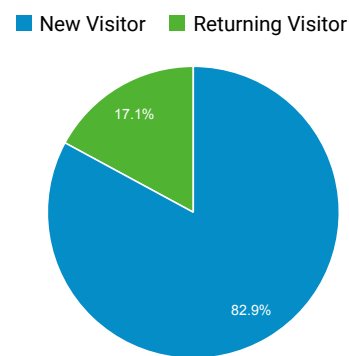

Audience Overview

Aug 1, 2021 - Aug 31, 2021

All Users
100.00% Users

Overview

Users 65,020	New Users 62,923	Sessions 93,334
Number of Sessions per User 1.44	Pageviews 148,531	Pages / Session 1.59
Avg. Session Duration 00:01:15	Bounce Rate 84.93%	