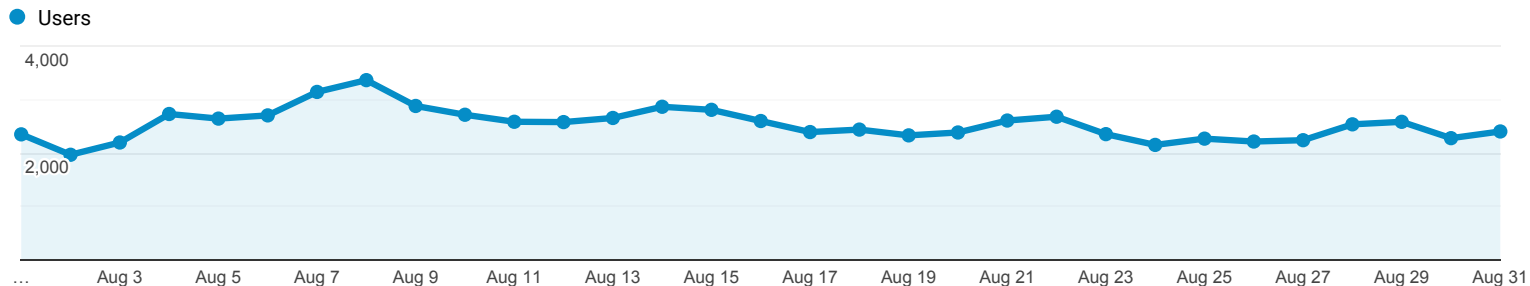

Audience Overview

Aug 1, 2021 - Aug 31, 2021

All Users
100.00% Users

Overview

Users 65,020	New Users 62,923	Sessions 93,334
Number of Sessions per User 1.44	Pageviews 148,531	Pages / Session 1.59
Avg. Session Duration 00:01:15	Bounce Rate 84.93%	